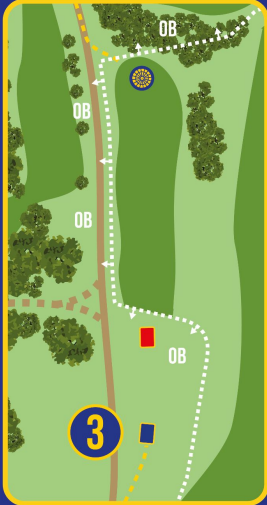

3

EUROPEAN PRO TOUR

PAR 3

125/100^m

410/328^{ft}

PDGA EUROPE

WWW.EUROPEANPROTOUR.COM

DISC GOLF STREAM

HOLE #3

OB on left side and behind.

FPO plays from RED TEE.

HOLE #4

OB surrounding the hole.

4

EUROPEAN PRO TOUR