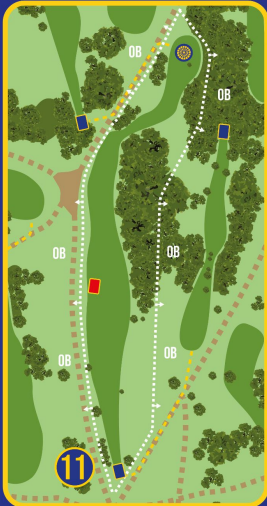

PAR 3
89 m
292 ft
NBDG

WWW.EUROPEANPROTOUR.COM **DISC GOLF STREAM**

HOLE #9

OB behind the basket.

10

Turku OPEN

EUROPEAN ★ PRO TOUR

PAR 3
101 m
331 ft
DISC GOLF STREAM

WWW.EUROPEANPROTOUR.COM **DISC GOLF STREAM**

HOLE #10

OB on both sides of the fairway.

11

EUROPEAN PRO TOUR

PAR 4
210/122^m
689/400^{ft}

WWW.EUROPEANPROTOUR.COM

DISC GOLF
▶ STREAM

HOLE #11

OB the road on the left and on the right in the forest.

FPO plays from RED TEE.

HOLE #12

OB on both sides.

12

EUROPEAN PRO TOUR

PAR 3
122^m
400^{ft}