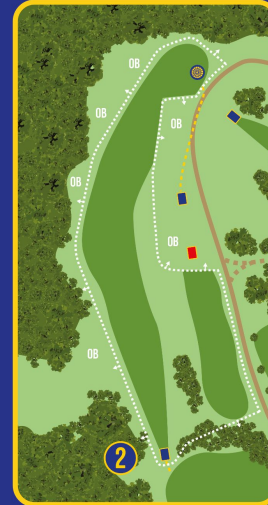

EPT #6 TURKU OPEN
13.-15.7.2023
TURKU | FINLAND

Download map
[HERE](#)

All the flags, banners, tee-signs and distance poles are part of the course. Those may not be removed.

All mandatories and their lines are valid only for the designated hole.

1

EUROPEAN PRO TOUR

PAR 5
240 m
787 ft

WWW.EUROPEANPROTOUR.COM

DISC GOLF
STREAM

HOLE #1

OB the whole way on the right side

RESTRICTED AREA on right side.
DZ marked on the left.

HOLE #2

OB all around the hole. Hole 3 tees off first if both tees have players at the same time.

2

EUROPEAN PRO TOUR

PAR 4
225 m
738 ft

DISC GOLF
STREAM

WWW.EUROPEANPROTOUR.COM

DISC GOLF
STREAM