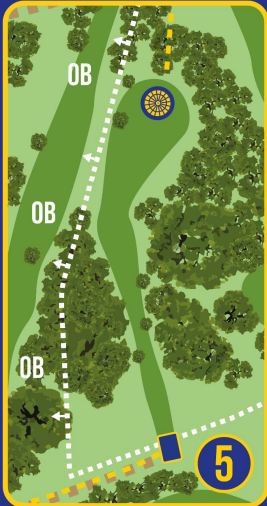

145^m

476^{ft}

UDisc

WWW.EUROPEANPROTOUR.COM

DISC GOLF STREAM

5

EUROPEAN PRO TOUR

PAR 3
88 m
289 ft

5

WWW.EUROPEANPROTOUR.COM

DISC GOLF
STREAM

HOLE #5

OB on the left side.

HOLE #6

OB on the left and on the path well behind the basket.

6