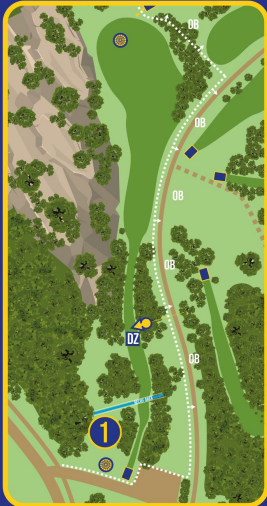

EPT #6 TURKU OPEN
13.-15.7.2023
TURKU | FINLAND

Download map
[HERE](#)

All the flags, banners, tee-signs and distance poles are part of the course. Those may not be removed.

All mandatories and their lines are valid only for the designated hole.

1

EUROPEAN PRO TOUR

PAR 5
240 m
787 ft

WWW.EUROPEANPROTOUR.COM

DISC GOLF
STREAM

HOLE #1

OB the whole way on the right side

RESTRICTED AREA on right side.
DZ marked on the left.