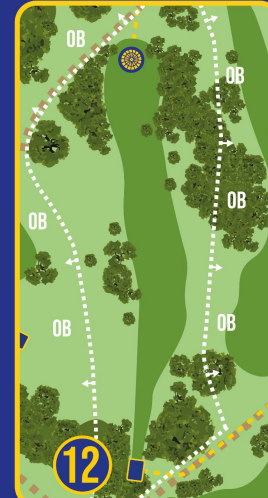

WWW.EUROPEANPROTOUR.COM **DISC GOLF STREAM**

HOLE #10

OB on both sides of the fairway.

11

EUROPEAN PRO TOUR

PAR 4
210/122^m
689/400^{ft}

WWW.EUROPEANPROTOUR.COM

DISC GOLF
▶ STREAM

HOLE #11

OB the road on the left and on the right in the forest.

FPO plays from RED TEE.

HOLE #12

OB on both sides.

12

EUROPEAN PRO TOUR

PAR 3
122^m
400^{ft}

NBDG

WWW.EUROPEANPROTOUR.COM

DISC GOLF
▶ STREAM

13

Turku
OPEN

EUROPEAN PRO TOUR

PAR 4
163 m
535 ft

PDGA
EUROPE