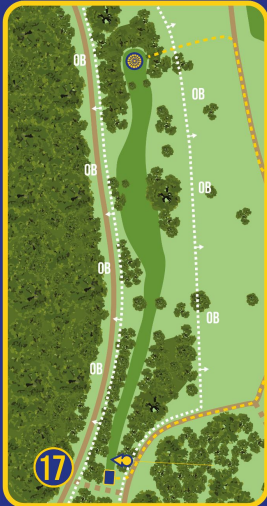

DISC GOLF
STREAM

HOLE #15

OB surrounding the fairway.
NOTE: Tee pad is in out of bounds. If the first throw does not cross in bounds there will be a retee with +1.
TWO RESTRICTED AREAS. Double mandatory at the gap late on the fairway. Drop Zone is marked between mandos.

HOLE #16

OB around the fairway.

16

EUROPEAN PRO TOUR

PAR 3
81 m
266 ft

UDisc

WWW.EUROPEANPROTOUR.COM

DISC GOLF
STREAM

17

EUROPEAN PRO TOUR

PAR 4/5
183 m
600 ft

DISC GOLF
STREAM

WWW.EUROPEANPROTOUR.COM

DISC GOLF
STREAM

HOLE #17

OB surrounding the fairway.